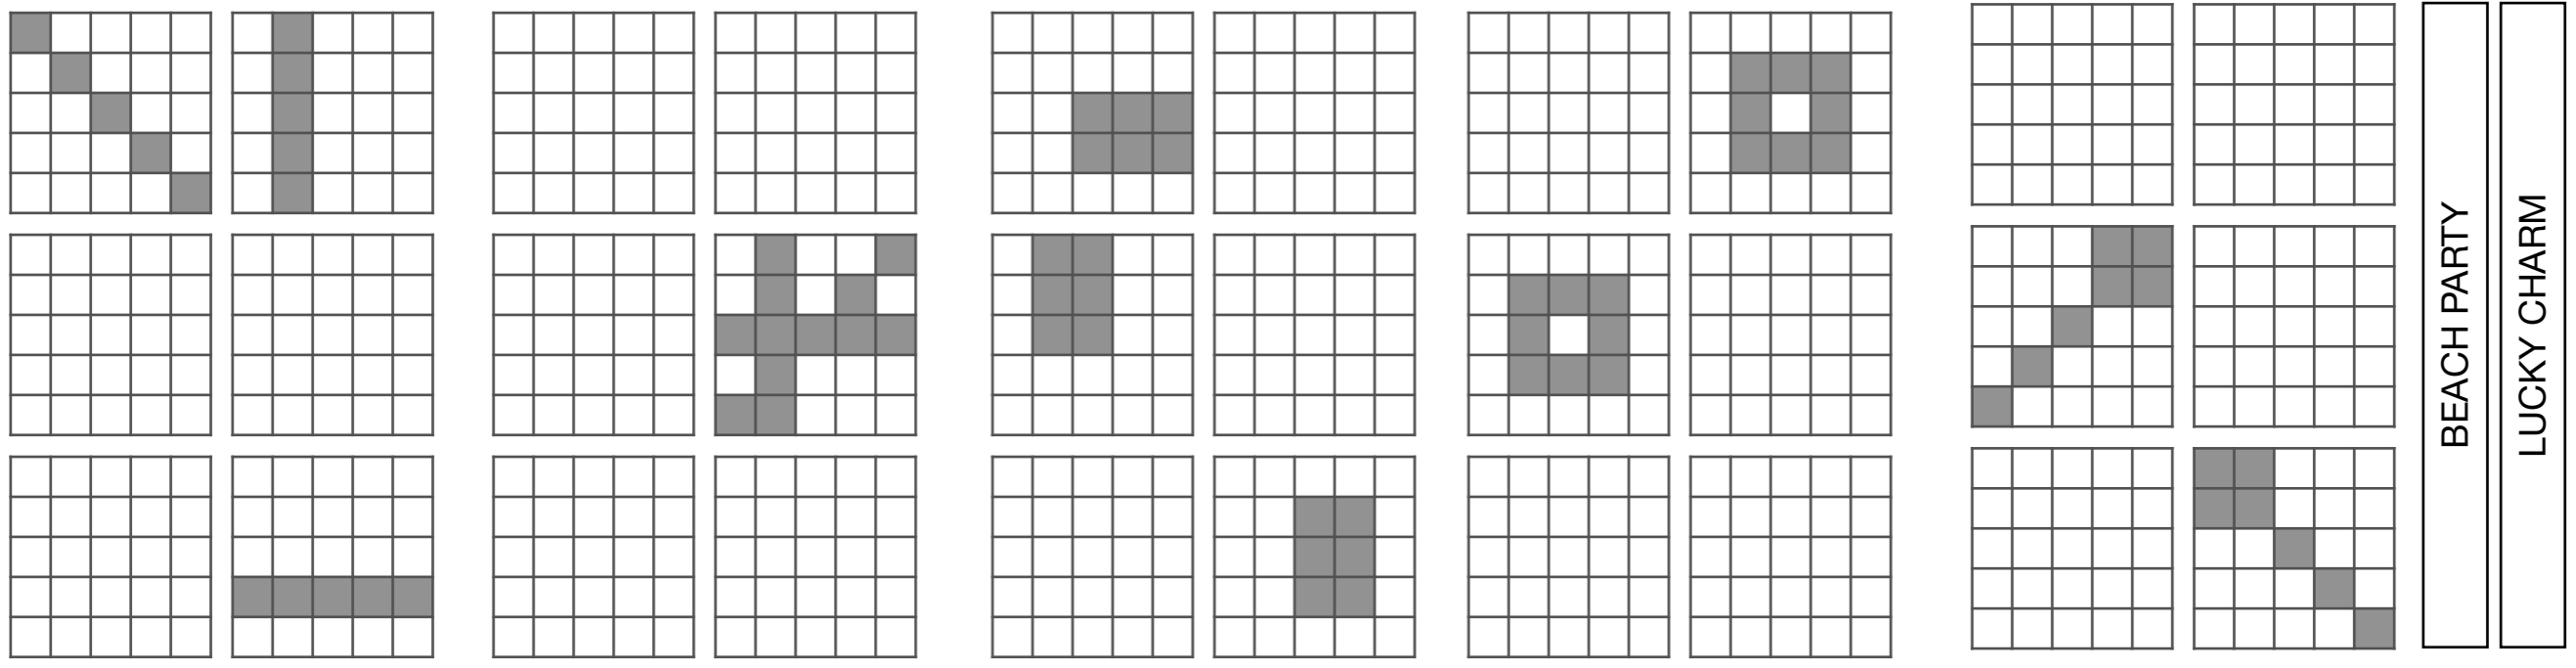

# 10 Paper Bingo Program

**Blue Border**  
One Line in 5 boxes  
(All 1's are wild)  
Payout \$1,000

**Orange Border**  
Crazy Stamp in 4 boxes  
Payout \$1,000

**Green Border**  
Stamp & A Line in 1 box  
Payout \$500 Pulltabs **Second Chance**

**Yellow Border**  
One Diagonal in 3 boxes  
(All 4's are wild)  
Payout \$1,000

**Pink Border**  
Connect 3 Horizontal in 5 boxes  
Payout \$1,000

**Grey Border**  
One Line in 3 boxes  
(All 6's are wild)  
Payout \$1,000

**Lime Border**  
Triple Bingo in 1 box  
(First & Second numbers Wild)  
Payout \$500 Pulltabs **Second Chance**

**Brown Border**  
Crazy 6 Pack in 3 boxes  
Payout \$1,000

**Red Border**  
Small Picture Fram in 2 boxes  
(All 9's are wild)  
Payout \$1,000