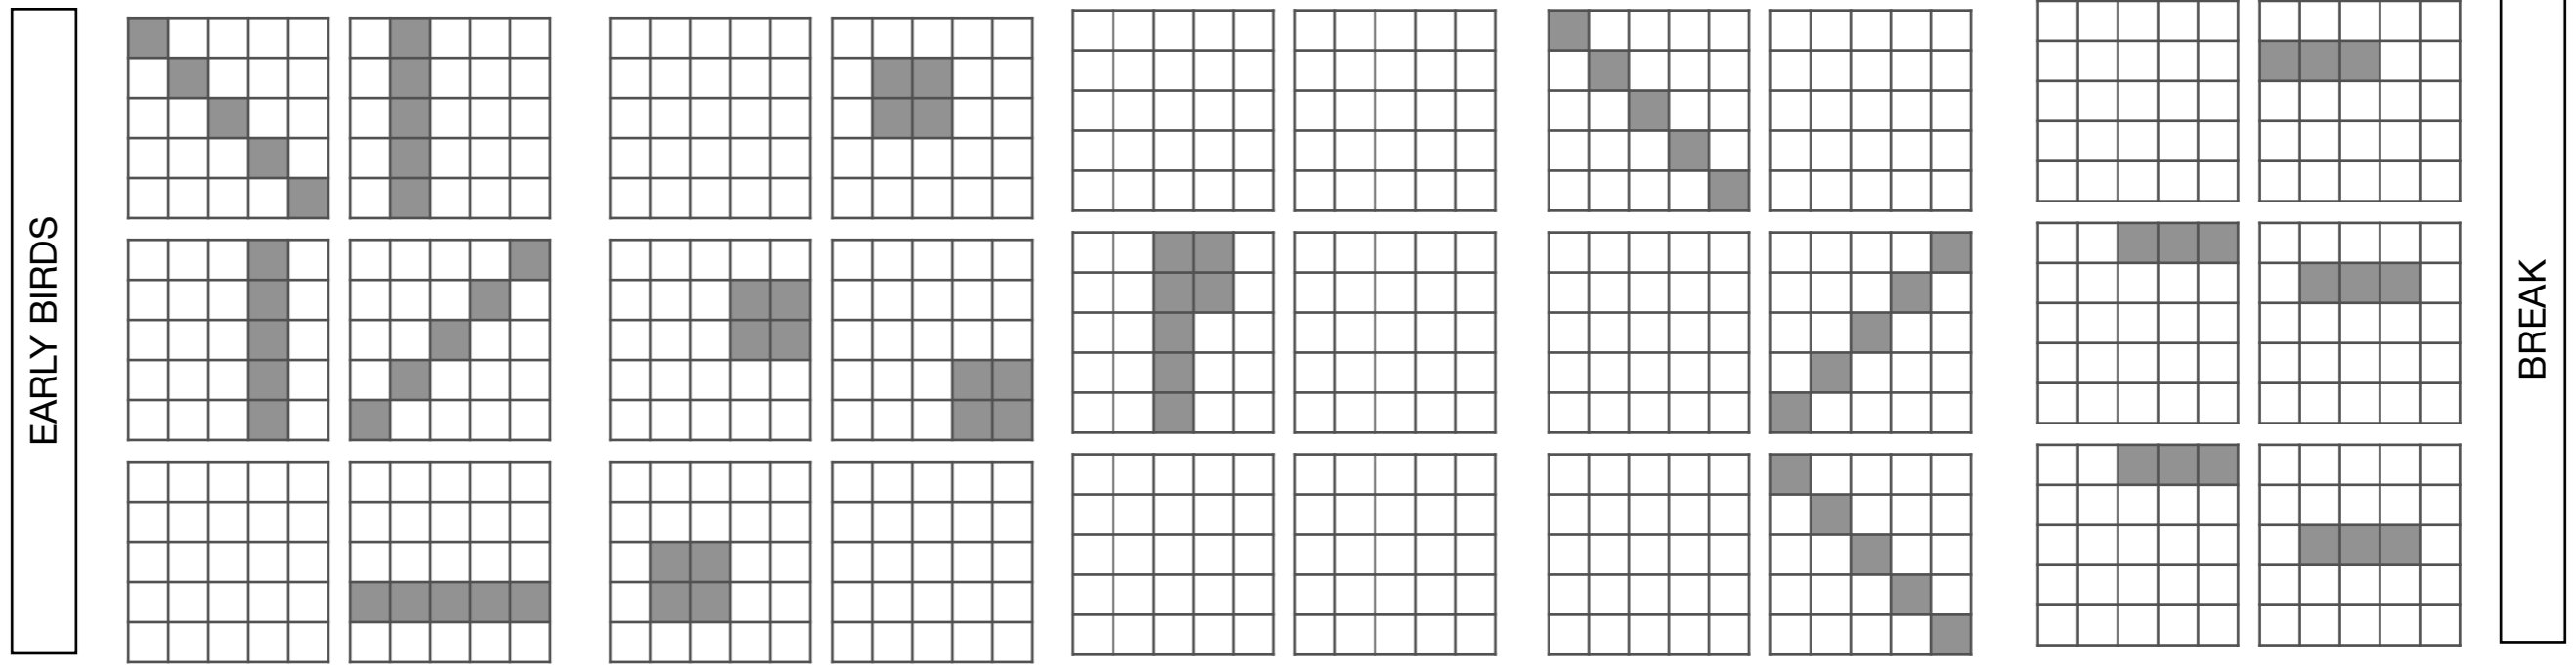

# 10 Paper Bingo Program

**Blue Border**  
One Line in 5 boxes  
(All 1's are wild)  
Payout \$1,000

**Orange Border**  
Crazy Stamp in 4 boxes  
Payout \$1,000

**Green Border**  
Stamp & A Line in 1 box  
Payout \$500 Pulltabs **Second Chance**

**Yellow Border**  
One Diagonal in 3 boxes  
(All 4's are wild)  
Payout \$1,000

**Pink Border**  
Connect 3 Horizontal in 5 boxes  
Payout \$1,000

**Grey Border**  
One Line in 3 boxes  
(All 6's are wild)  
Payout \$1,000

**Lime Border**  
Triple Bingo in 1 box  
(First & Second numbers Wild)  
Payout \$500 Pulltabs **Second Chance**

**Brown Border**  
Crazy 6 Pack in 3 boxes  
Payout \$1,000

**Red Border**  
Small Picture Fram in 2 boxes  
(All 9's are wild)  
Payout \$1,000